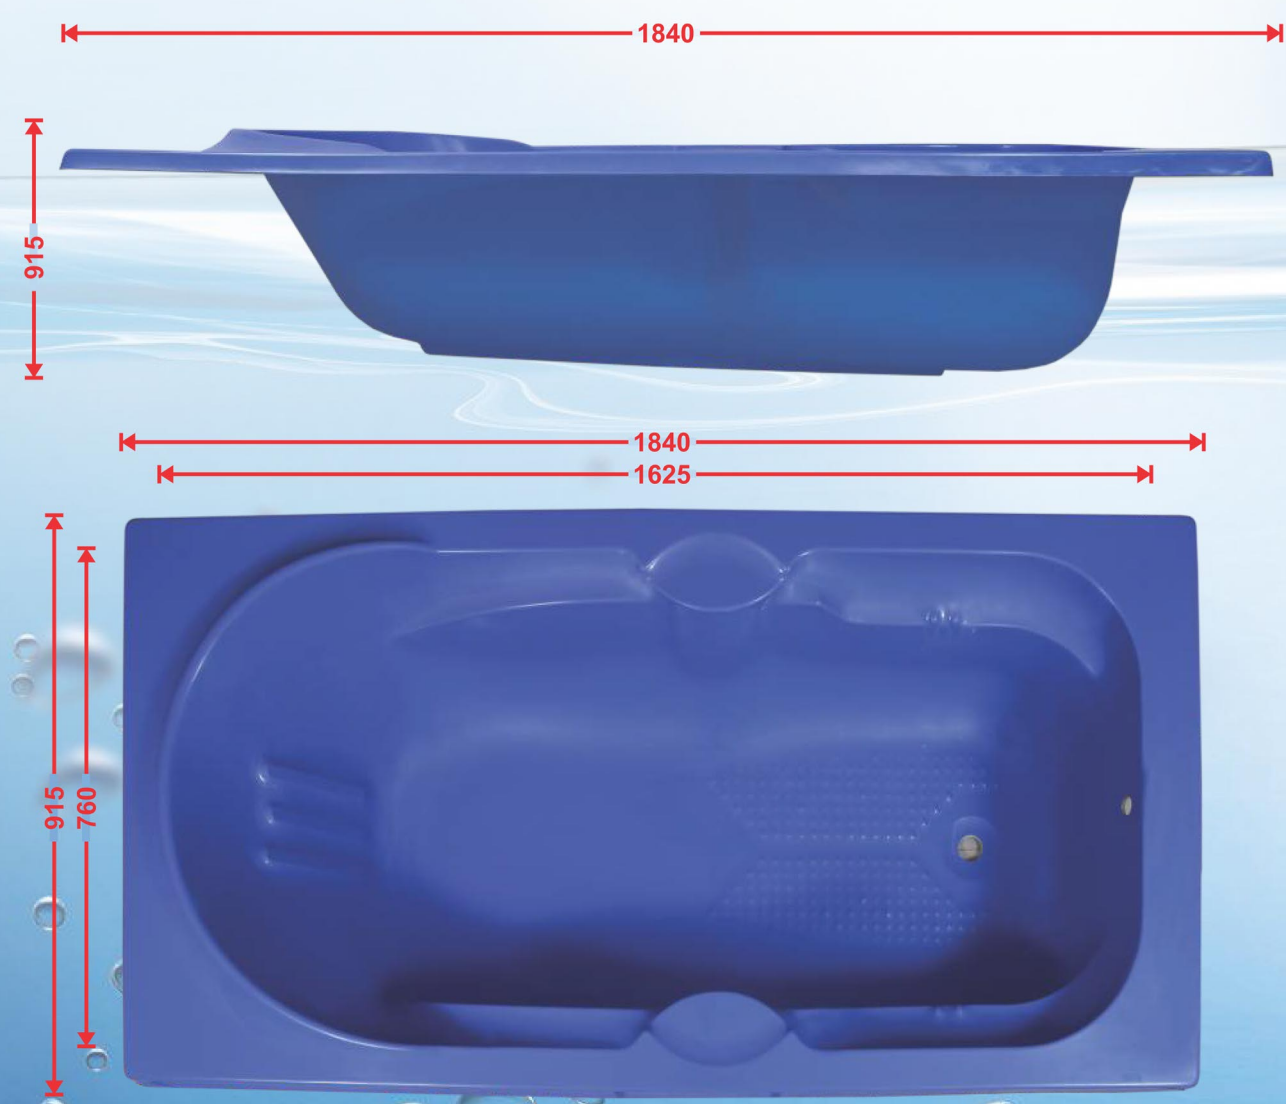

ULTRAEDGE
CERAMIC

Mfg By. : Bath Tub

ULTRAEDGE
CERAMIC

(Size: 56" x 56")

Size in mm
Length : 1420
Breadths : 1420
Depth : 405
Waste Hole Distance from wall : 455

Model No. SAI-001

A truly big and spacious tub attracts you to find special time daily to soak yourself in the luxury. Ideal for two, a romantic getaway in your home.

(Size: 48" x 48")

Size in mm
Length : 1220
Breadths : 1220
Depth : 410
Waste Hole Distance from wall : 455

Model No. SAI-002

Lying lazily at the end of a hard day is a very tempting thought. This triangular tub invites you to make that thought a reality

(Size: 06" x 03")

Size in mm	
Length :	1840
Breadths :	915
Depth :	410
Waste Hole Distance from wall :	350

Model No. SAI-003

A long tub made with great care and well design angles to help you lie down comfortably and let your body enjoy the freshness of a great bath.

Acrylic Bath Tub

ULTRAEDGE
CERAMIC

(Size: 05" x 2.5")

Size in mm	
Length :	1525
Breadths :	760
Depth :	405
Waste Hole Distance from wall :	350

Model No. SAI-005

With circular contours matched to a rectangular shape, the tub boasts of true style statement for the wash room. Strictly for the rich and affluent.