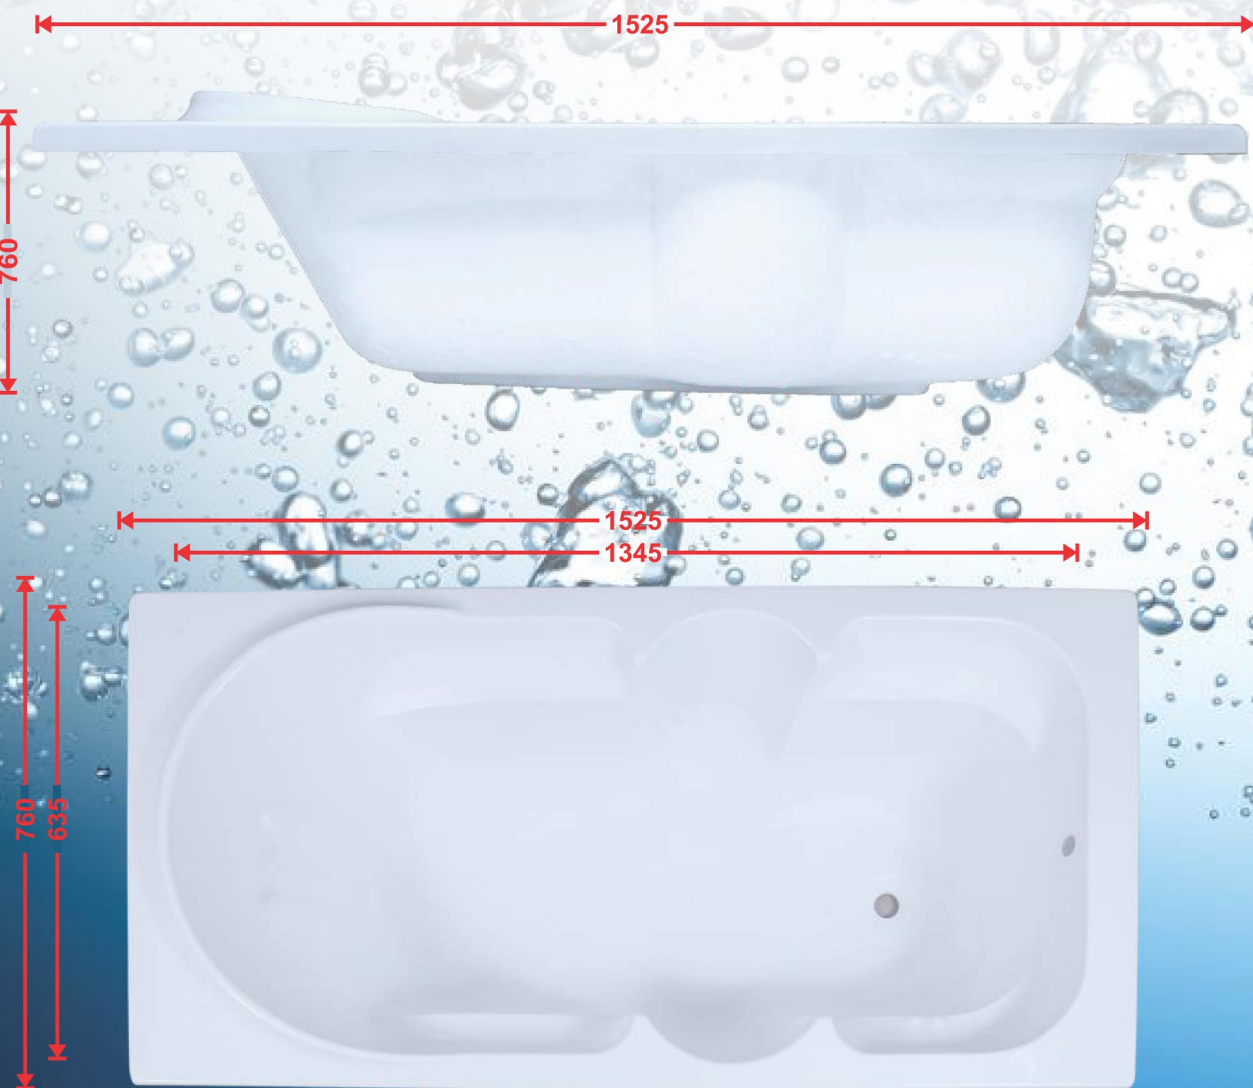

(Size: 06" x 03")

Size in mm	
Length :	1840
Breadths :	915
Depth :	410
Waste Hole Distance from wall :	350

Model No. SAI-003

A long tub made with great care and well design angles to help you lie down comfortably and let your body enjoy the freshness of a great bath.

(Size: 5.5" x 2.5")

Size in mm	
Length :	1680
Breadths :	760
Depth :	390
Waste Hole Distance from wall :	340

Model No. SAI-004

A bath tub where you will never feel alone. Our Smartly Designed tub will accompany you and give your body to come back to it daily

Acrylic Bath Tub

ULTRAEDGE
CERAMIC

(Size: 05" x 2.5")

Size in mm	
Length :	1525
Breadths :	760
Depth :	405
Waste Hole Distance from wall :	350

Model No. SAI-005

With circular contours matched to a rectangular shape, the tub boasts of true style statement for the wash room. Strictly for the rich and affluent.

(Size: 4.5" x 2.5")

Size in mm	
Length :	1370
Breadths :	760
Depth :	415
Waste Hole Distance from wall :	410

Model No. **SAI-006**

Fitting and proper for a medium sized wash room the tub appeals the owners and guests to find their lonely rejuvenation while they bath.