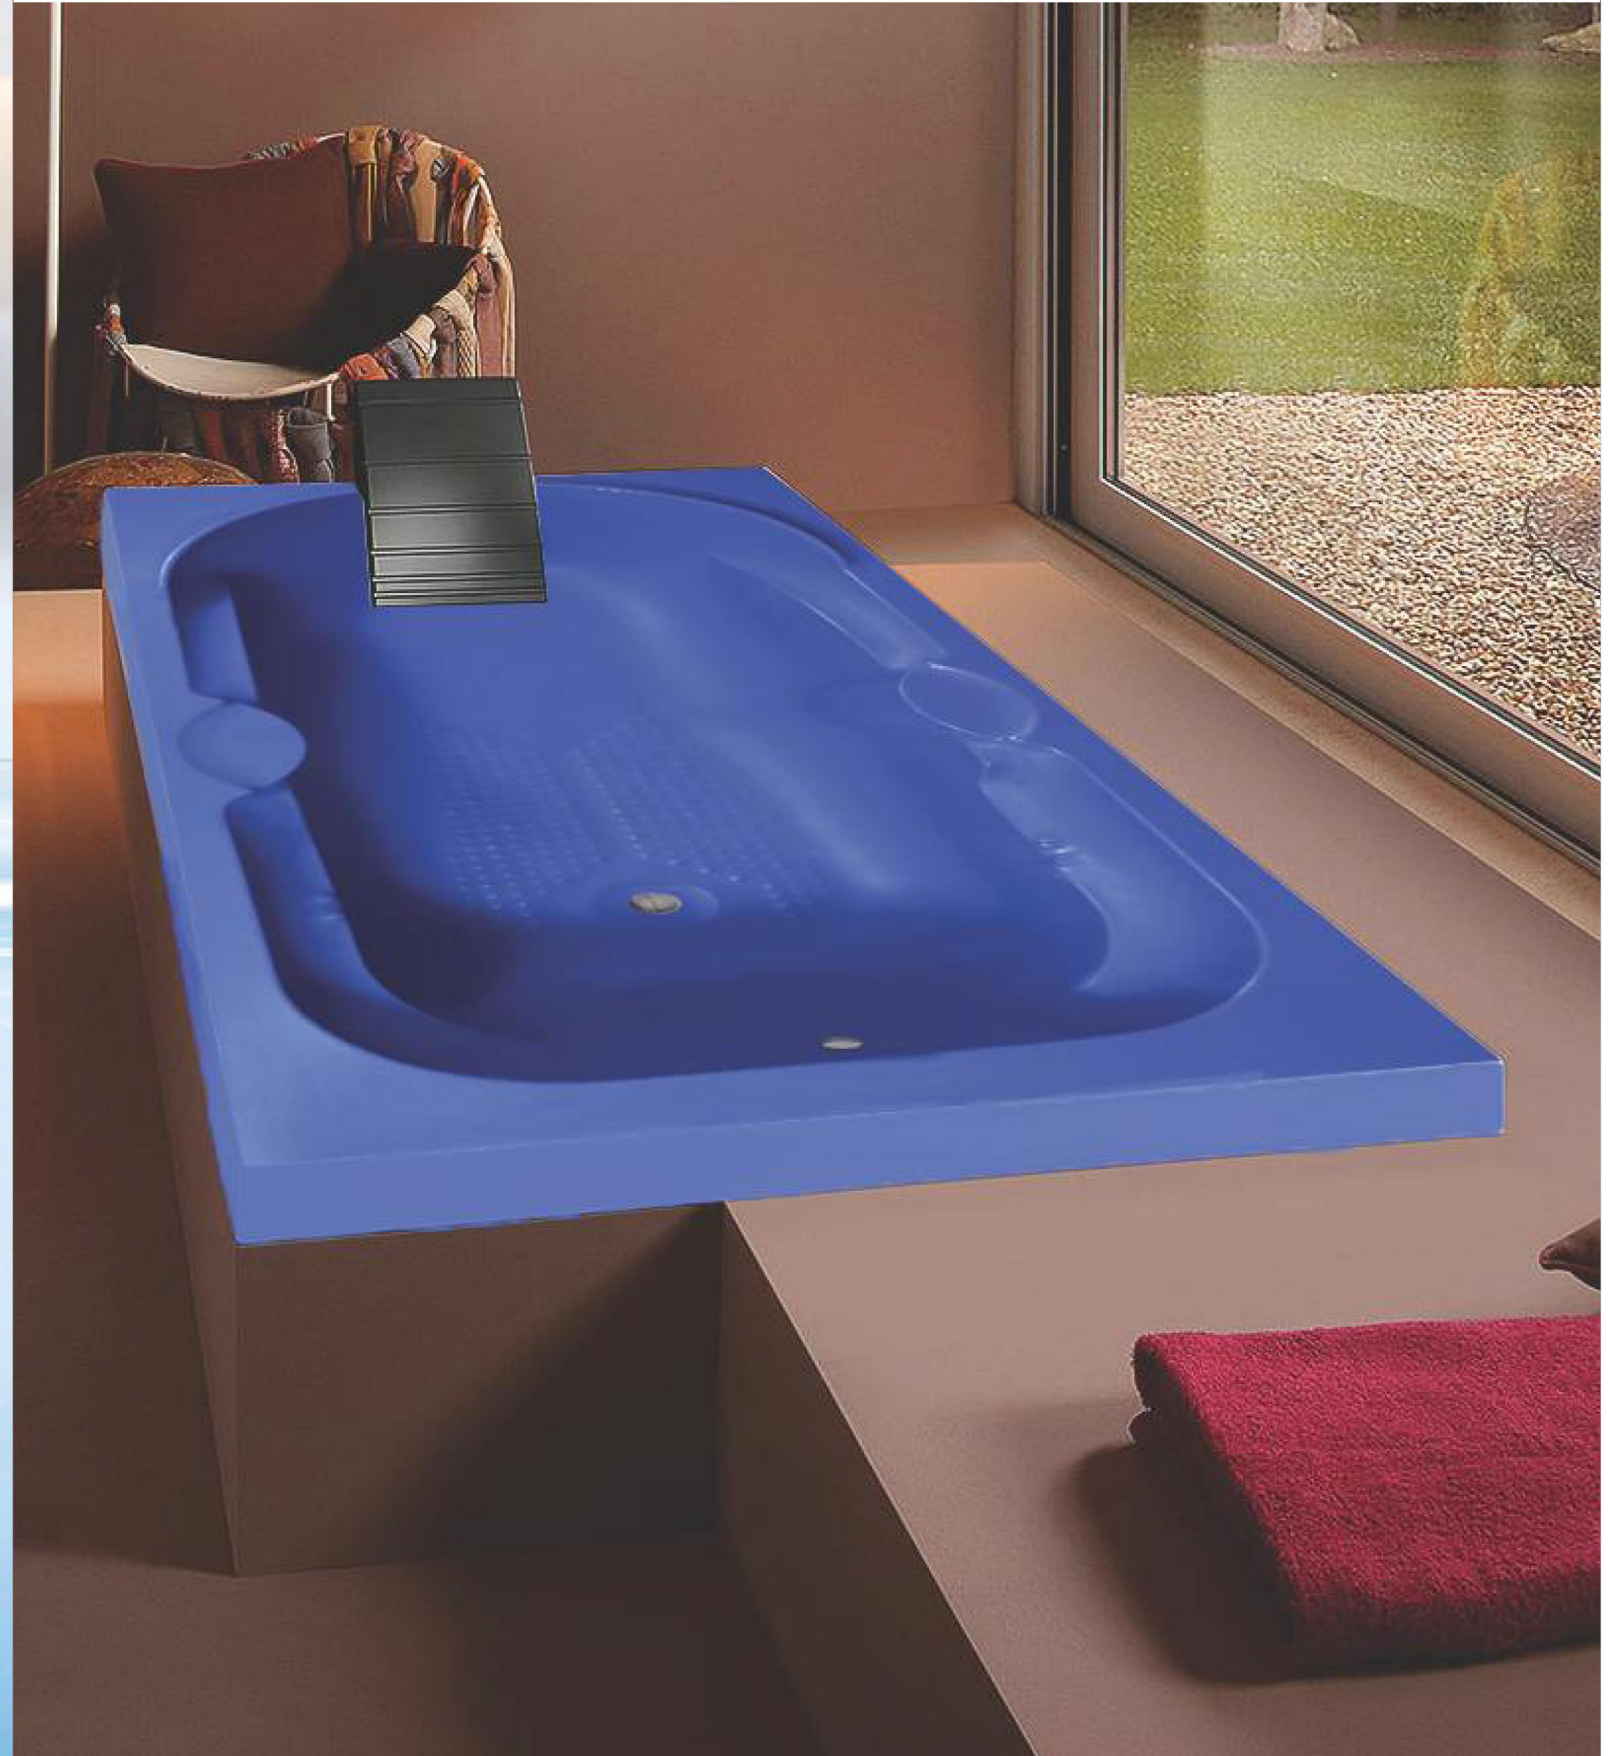

ULTRAEDGE
CERAMIC

Mfg By. : Bath Tub

ULTRAEDGE
CERAMIC

(Size: 56" x 56")

Size in mm
Length : 1420
Breadths : 1420
Depth : 405
Waste Hole Distance from wall : 455

Model No. SAI-001

A truly big and spacious tub attracts you to find special time daily to soak yourself in the luxury. Ideal for two, a romantic getaway in your home.

(Size: 48" x 48")

Size in mm
Length : 1220
Breadths : 1220
Depth : 410
Waste Hole Distance from wall : 455

Model No. SAI-002

Lying lazily at the end of a hard day is a very tempting thought. This triangular tub invites you to make that thought a reality

(Size: 06" x 03")

Size in mm	
Length :	1840
Breadths :	915
Depth :	410
Waste Hole Distance from wall :	350

Model No. SAI-003

A long tub made with great care and well design angles to help you lie down comfortably and let your body enjoy the freshness of a great bath.

(Size: 5.5" x 2.5")

Size in mm	
Length :	1680
Breadths :	760
Depth :	390
Waste Hole Distance from wall :	340

Model No. SAI-004

A bath tub where you will never feel alone. Our Smartly Designed tub will accompany you and give your body to come back to it daily